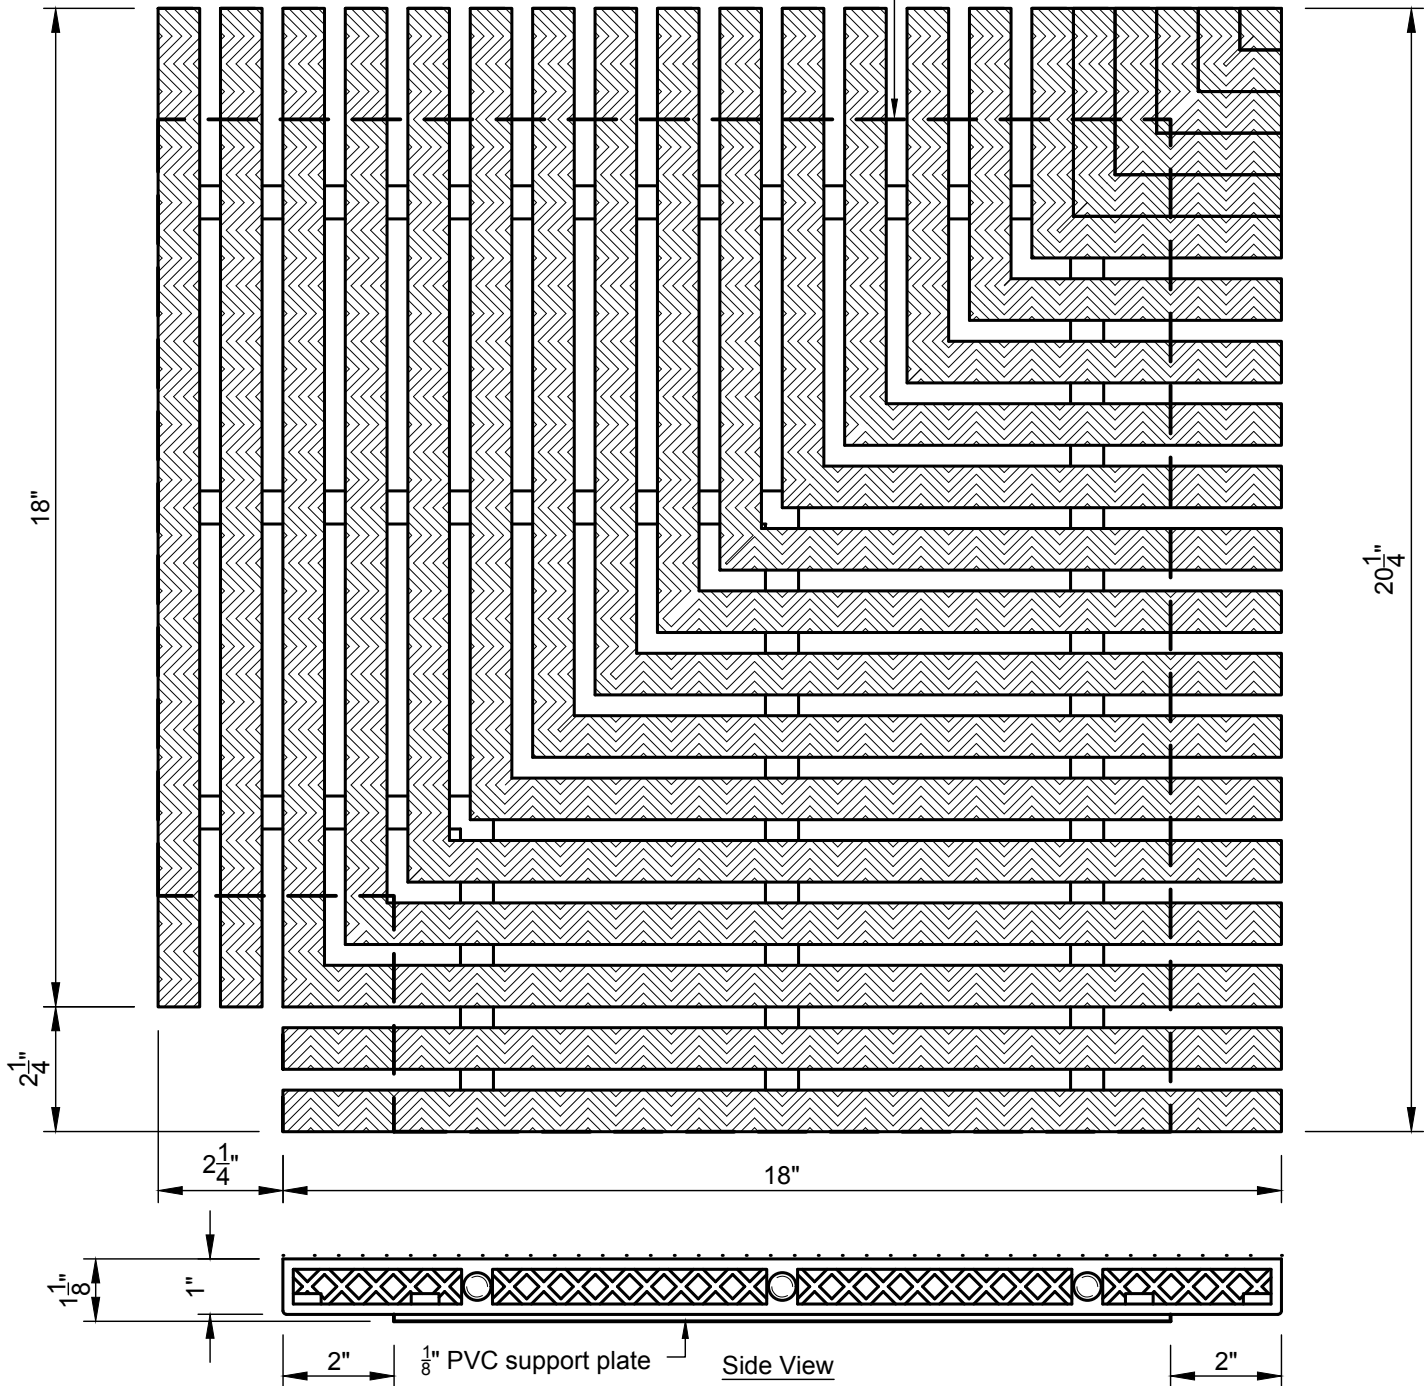

X

Authorization to Fabricate:

Date:

20¹/₄"

1" PVC support plate below

Project: For Sales Purposes Only
Part# GRT18-90W
18" DuraTech PVC Interlock 90° corner, White

Date:
Drawn by: EFB
App'r'd by:

DWG #: _____ Scale: N/A
Issue Date: _____ Item #: _____

1 of 1

poolequip.com
poolequip™

Phone: 800-287-1588
www.poolequip.com