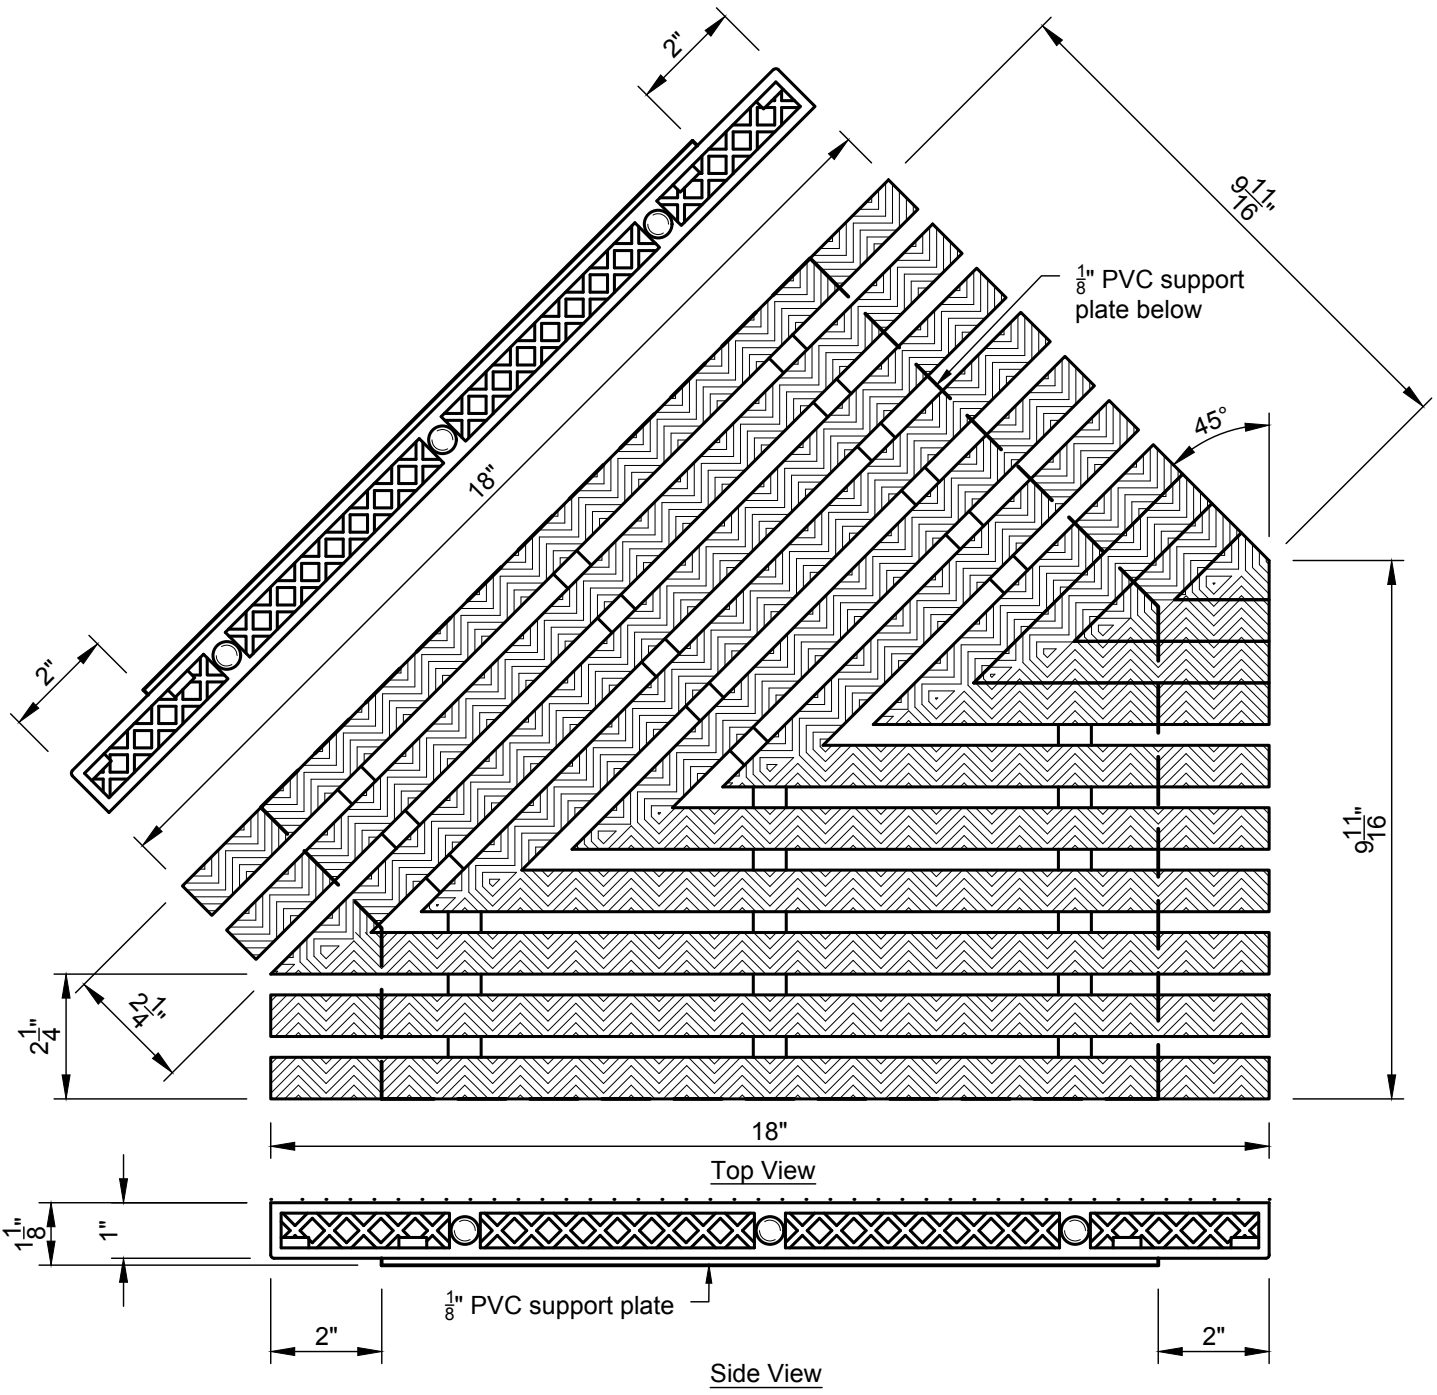

X \_\_\_\_\_  
 Authorization to Fabricate: \_\_\_\_\_ Date: \_\_\_\_\_

poolequip.com

Project: For Sales Purposes Only  
 Part# GRT18-45W  
 18" DuraTech PVC Interlock 45° corner, White

Date: \_\_\_\_\_  
 Drawn by: EFB  
 App'd by: \_\_\_\_\_