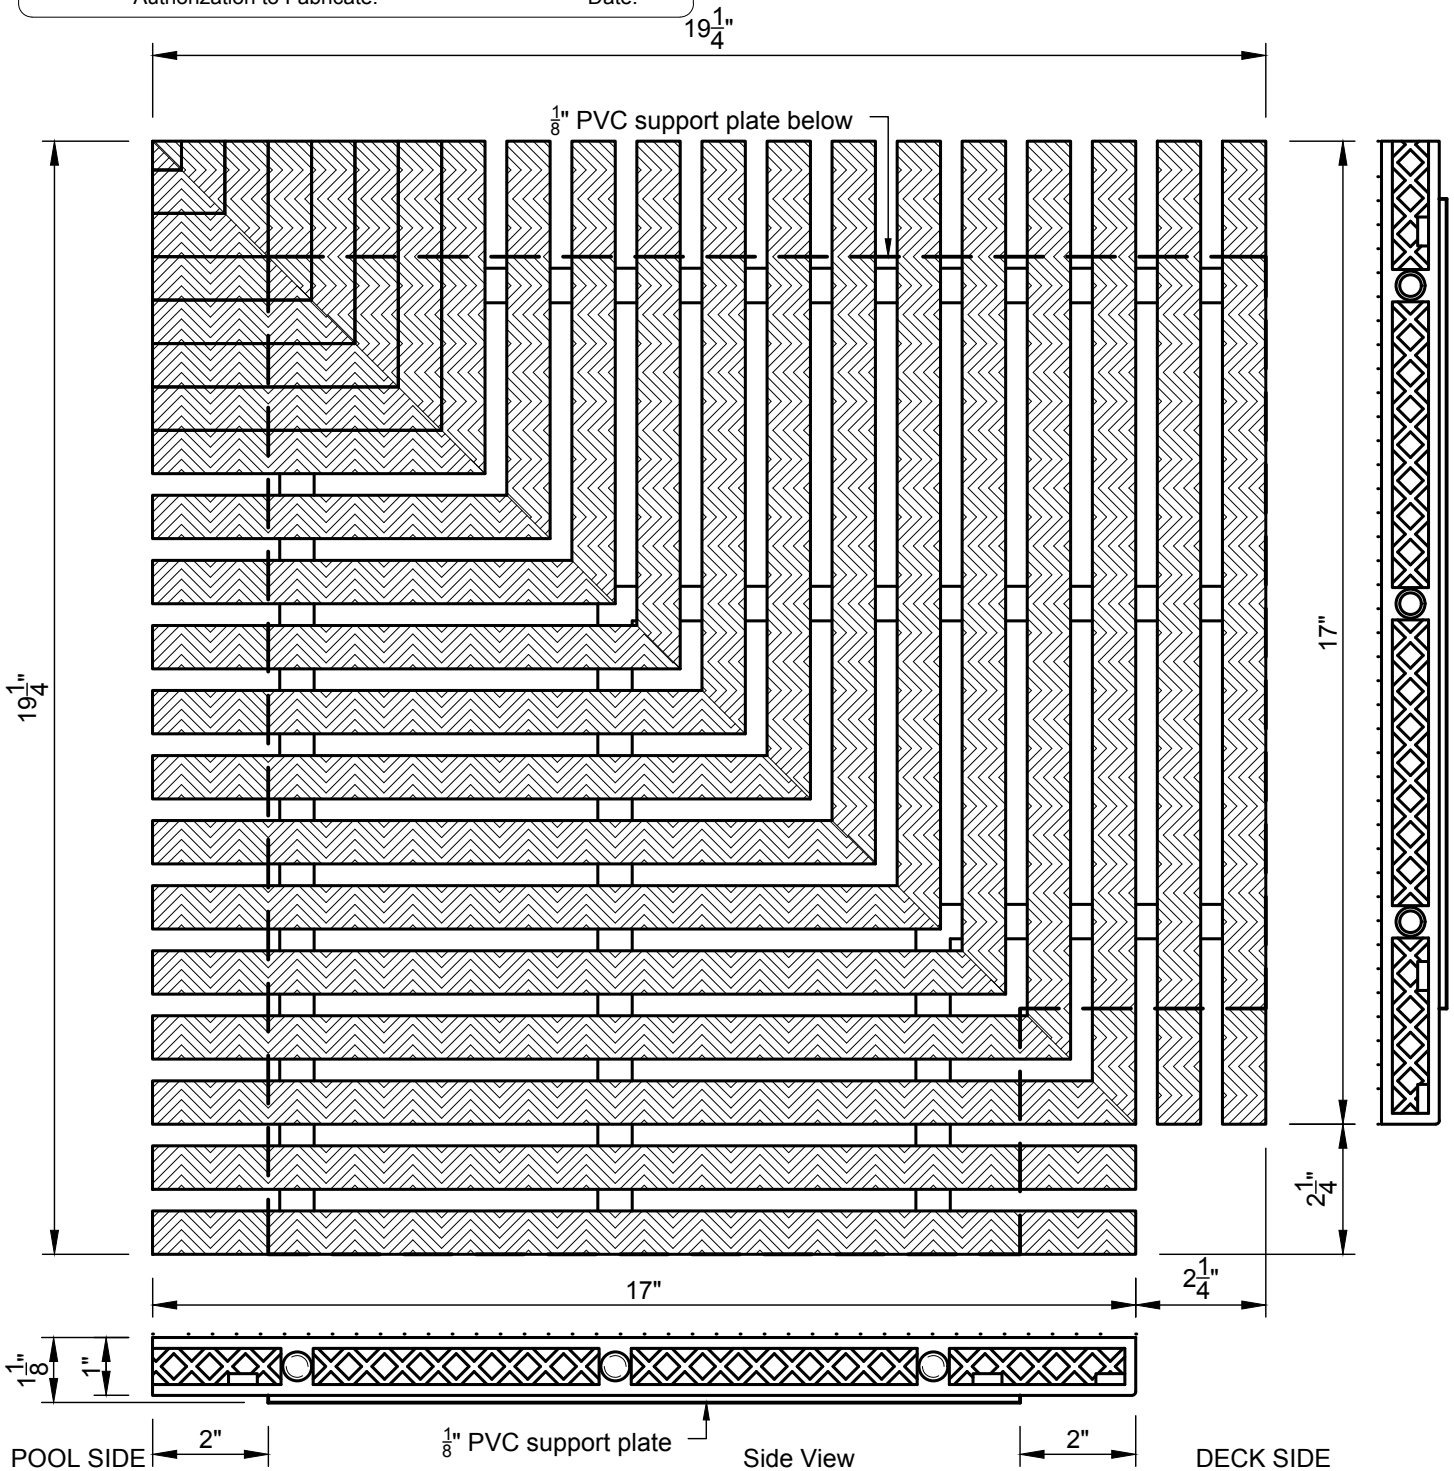

X

Authorization to Fabricate: _____

Date: _____

poolequip.com

Project: For Sales Purposes Only
Part# GRT17-90W-IN
17" DuraTech PVC Interlock inside corner 90°, White

Date: _____
Drawn by: EFB
Appr'd by: _____

DWG #: _____ Scale: N/A
Issue Date: _____ Item #: _____

1 of 1

Phone: 800-287-1588
www.poolequip.com