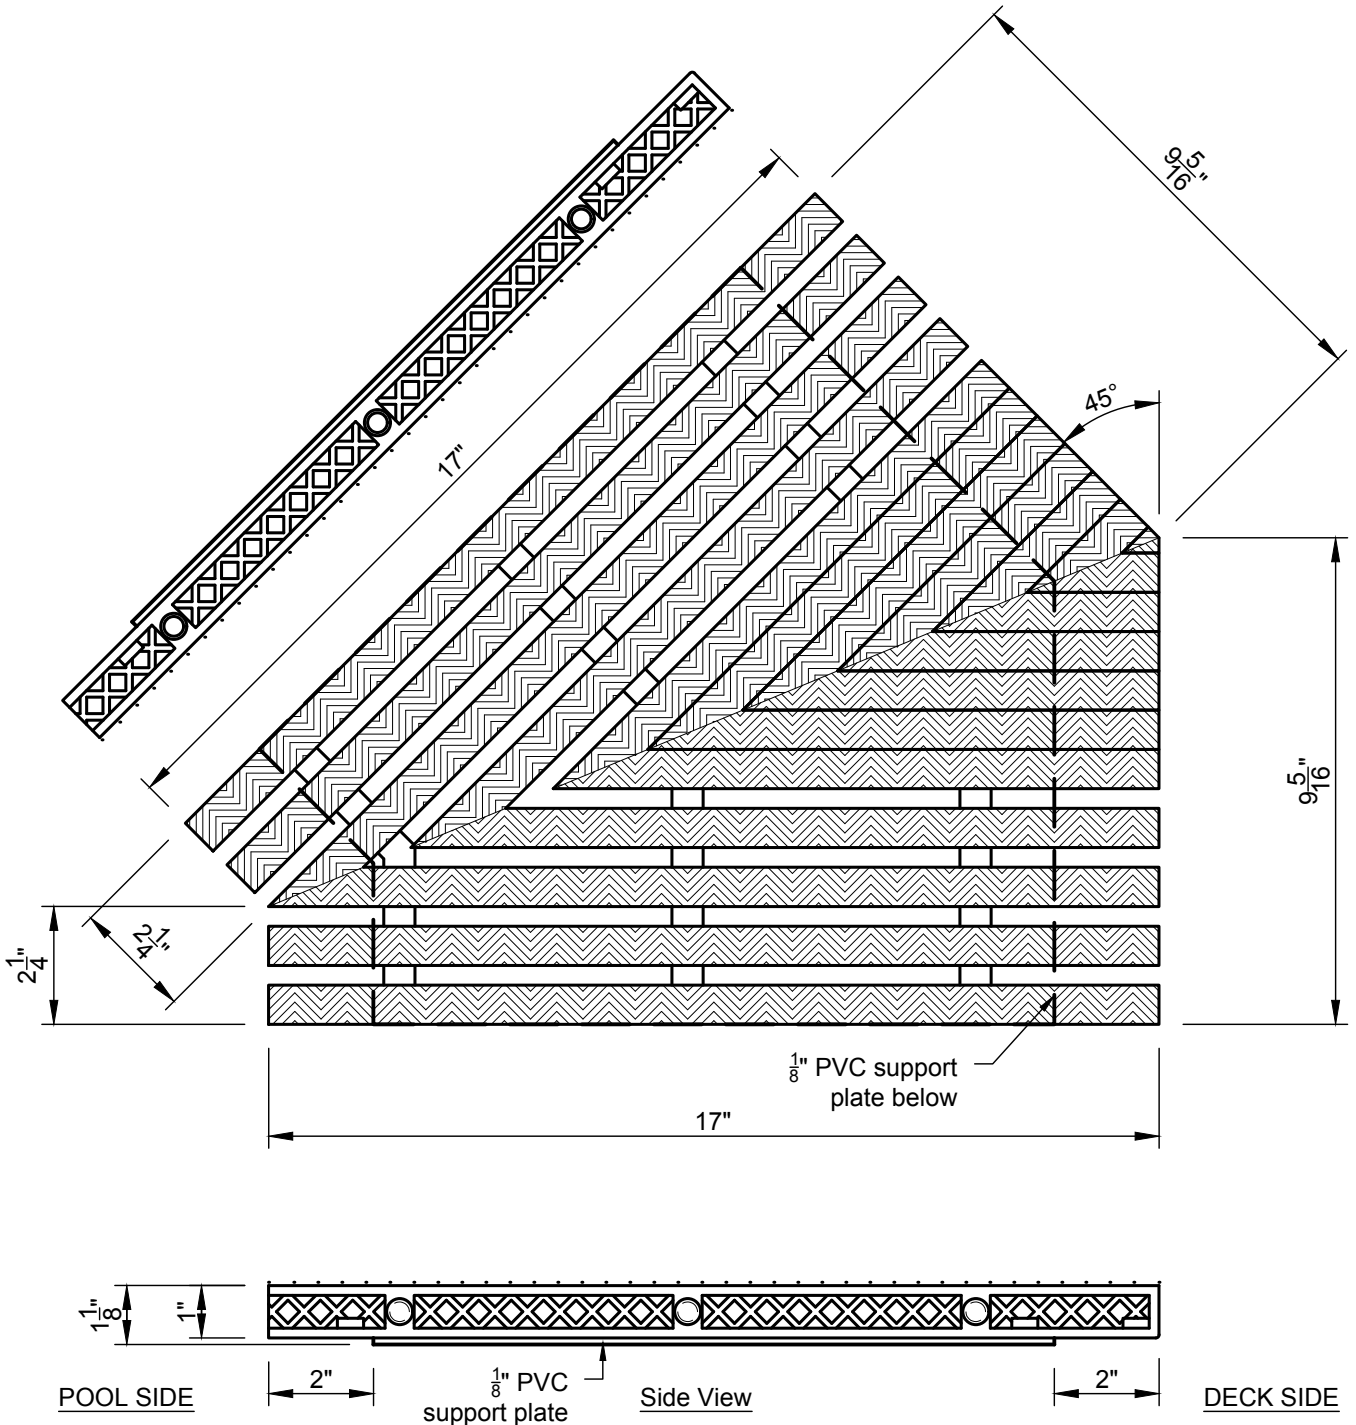

X _____

Authorization to Fabricate: _____

Date: _____

poolequip.com

Project: For Sales Purposes Only
Part# GRT17-45W-OUT
17" DuraTech PVC Interlock outside corner 45°, White

Date: _____
Drawn by: EFB
Appr'd by: _____

DWG #: _____ Scale: N/A
Issue Date: _____ Item #: _____

1 of 1

Phone: 800-287-1588
www.poolequip.com