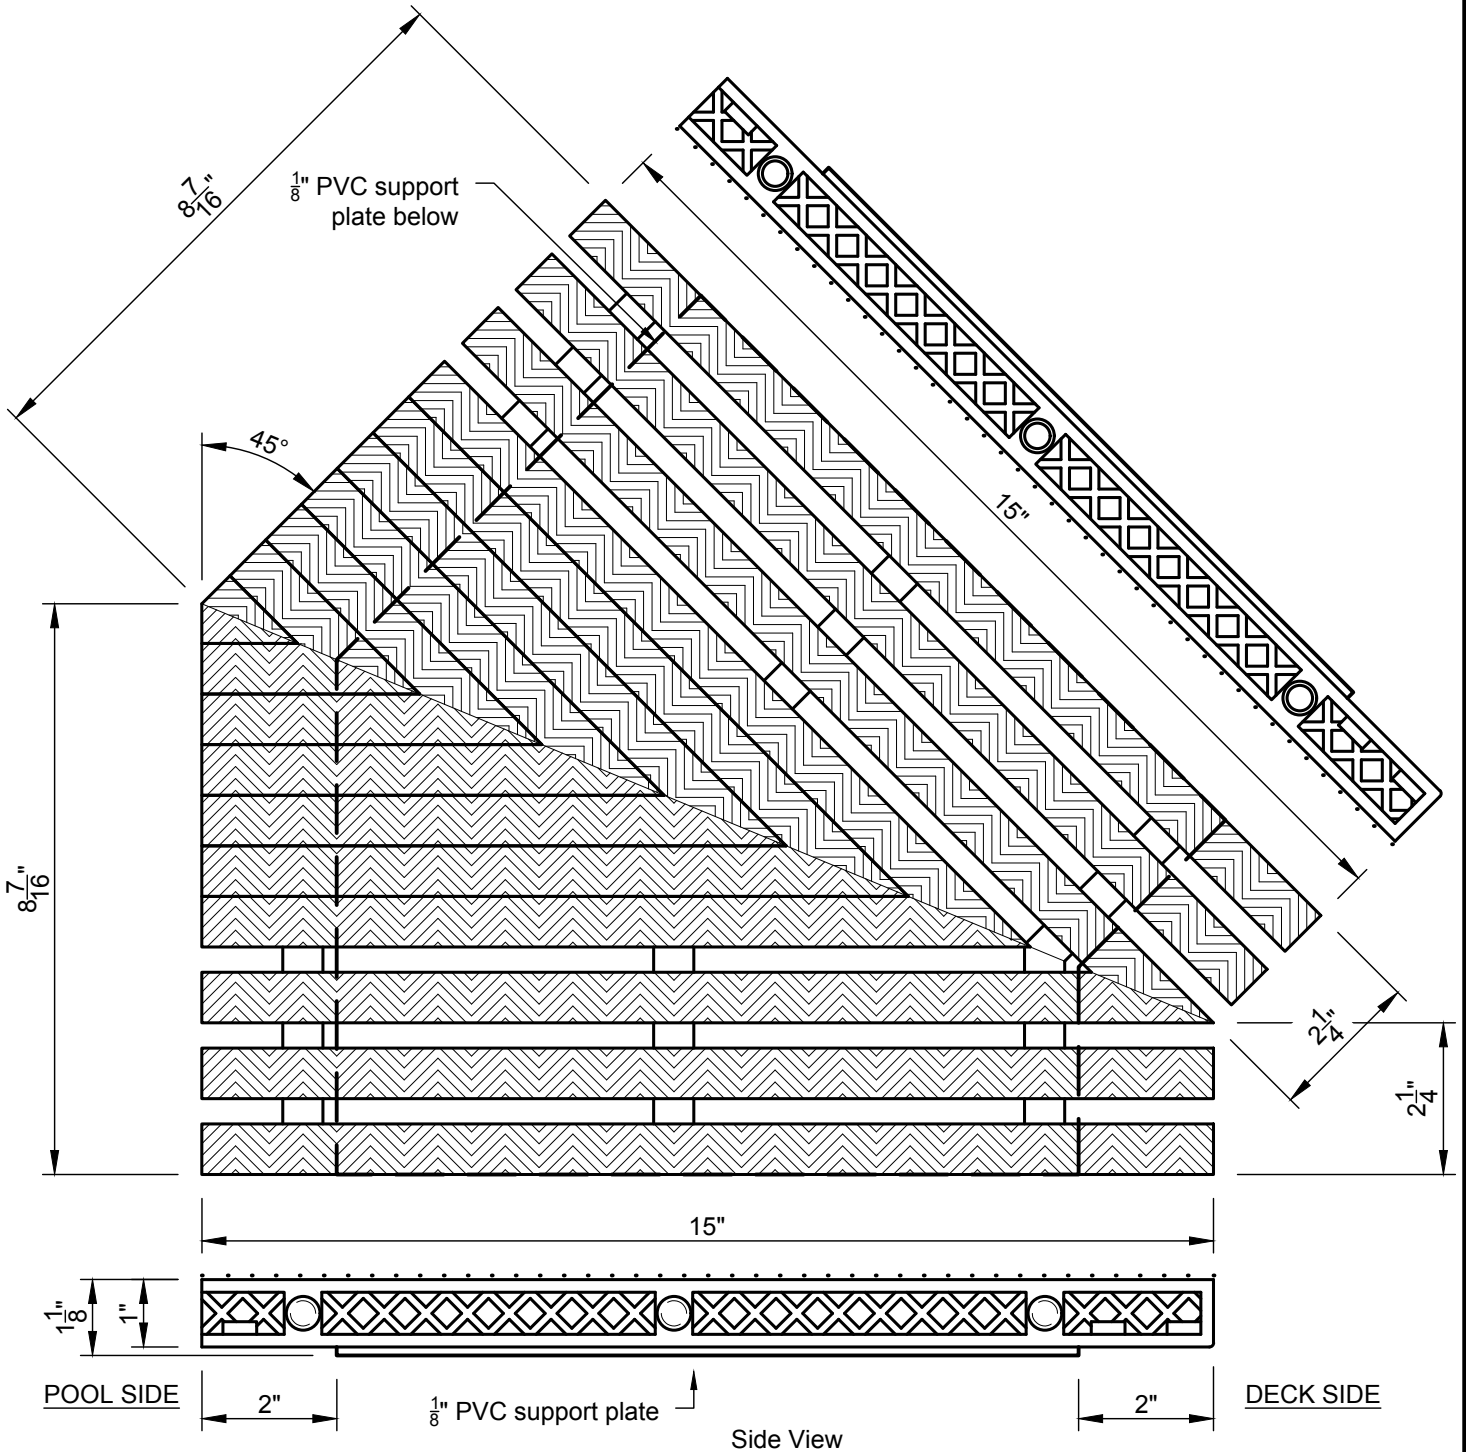

X \_\_\_\_\_  
 Authorization to Fabricate: \_\_\_\_\_ Date: \_\_\_\_\_

poolequip.com  
 poolequip™

Project: For Sales Purposes Only  
 Part# GRT15-45W-IN  
 15" DuraTech PVC Interlock inside corner 45°, White