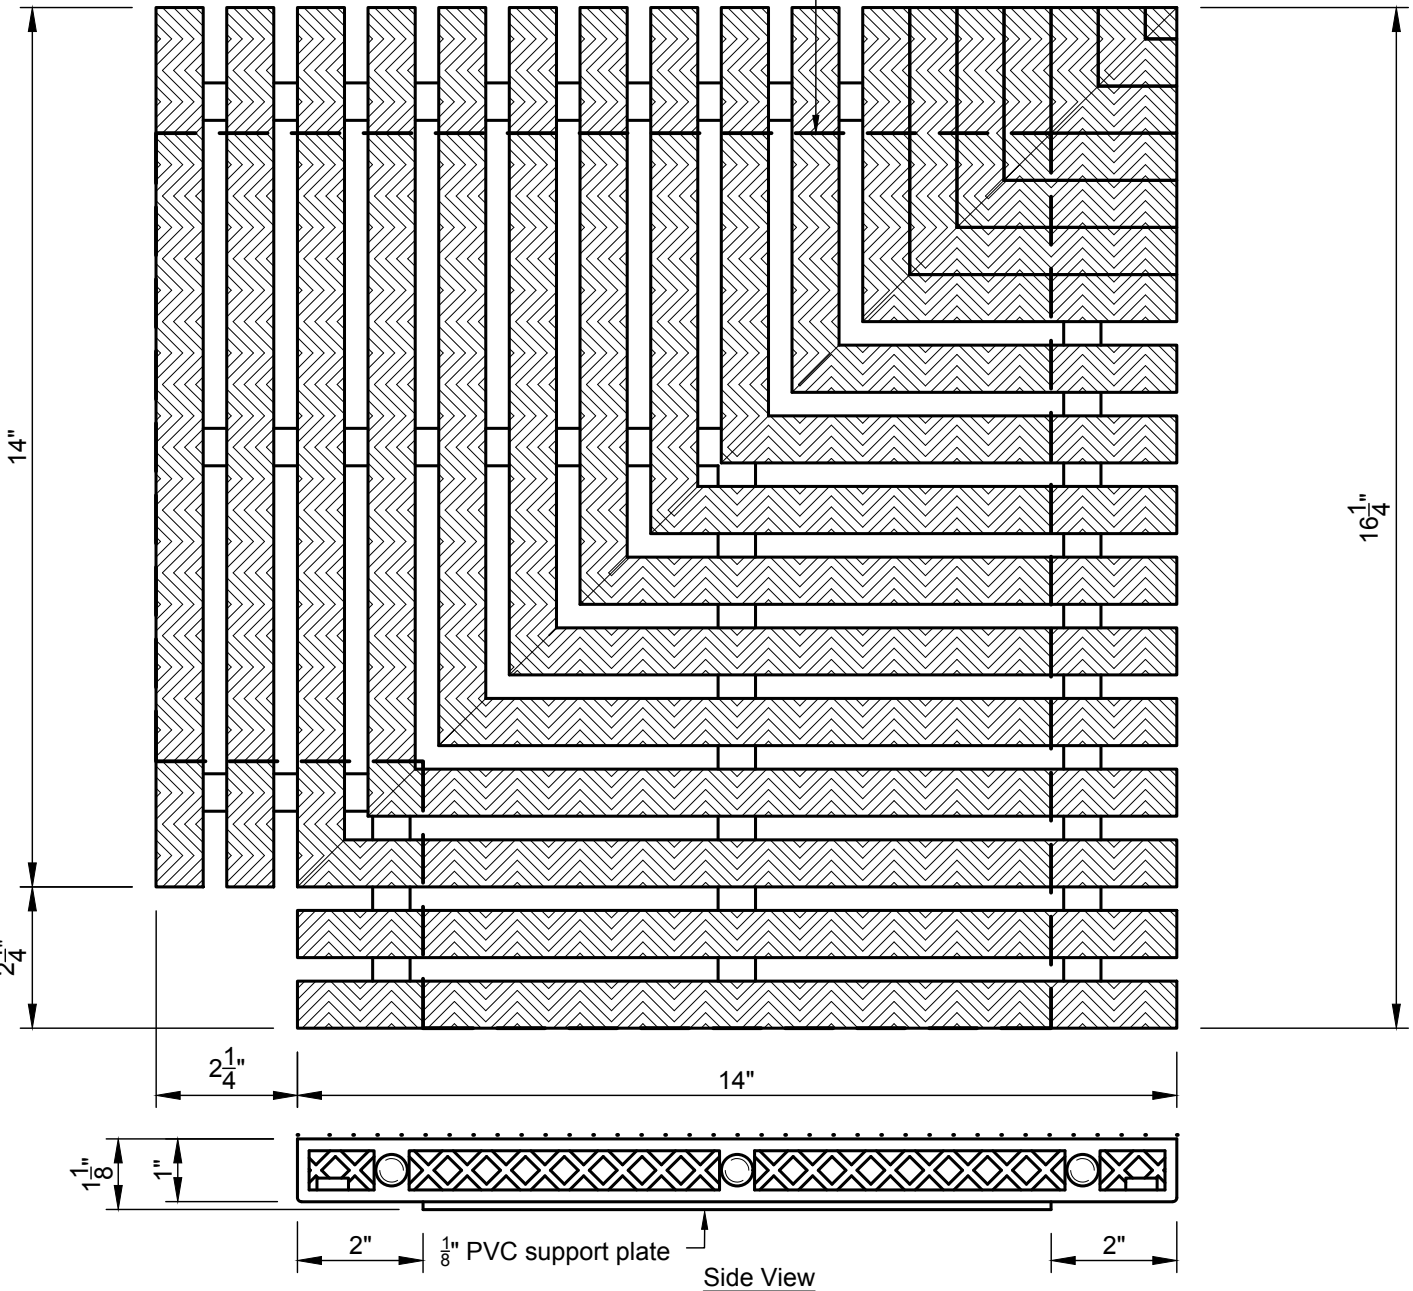

X

Authorization to Fabricate:

Date:

16 1/4"

1/8" PVC support plate below

Side View

poolequip.com

Project: For Sales Purposes Only
Part# GRT14-90W
14" DuraTech PVC Interlock 90° corner, White