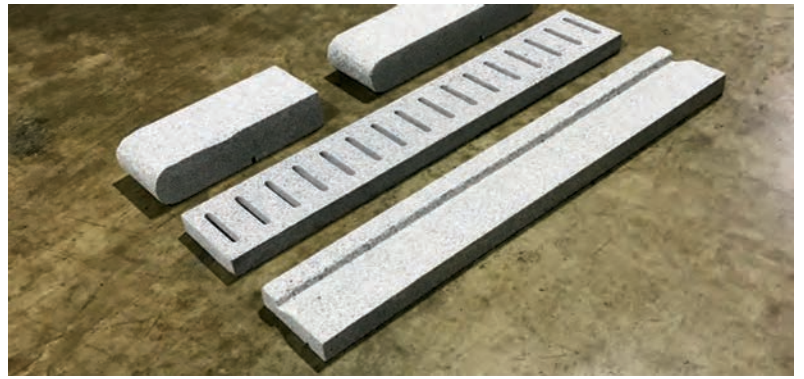

DuraTech™

Coping & Deck Drain Grate Profiles

Each solid granite stone is flame finished for slip resistance and sealed to combat staining.

Pearl White

Light Gray

Dark Gray

800.287.1588

sales@poolequip.com

DTGBC9x4x2

DTGBC12x4x2

DTGBC12x24x2