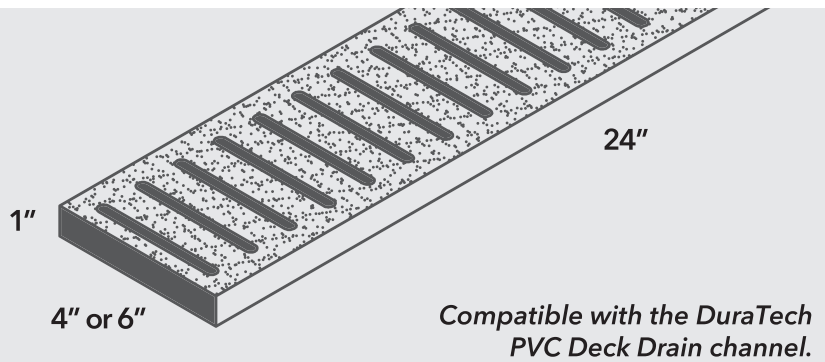

2825 E 55th Place • Indianapolis, IN 46220

Deck Drain Grate

DTDDGG4

DTDDGG6

Handhold Coping

DTGHC4X24X1

DTGHC6X24X1

Bullnose Coping

DTGBC9x4x2

DTGBC12x4x2

DTGBC12x24x2